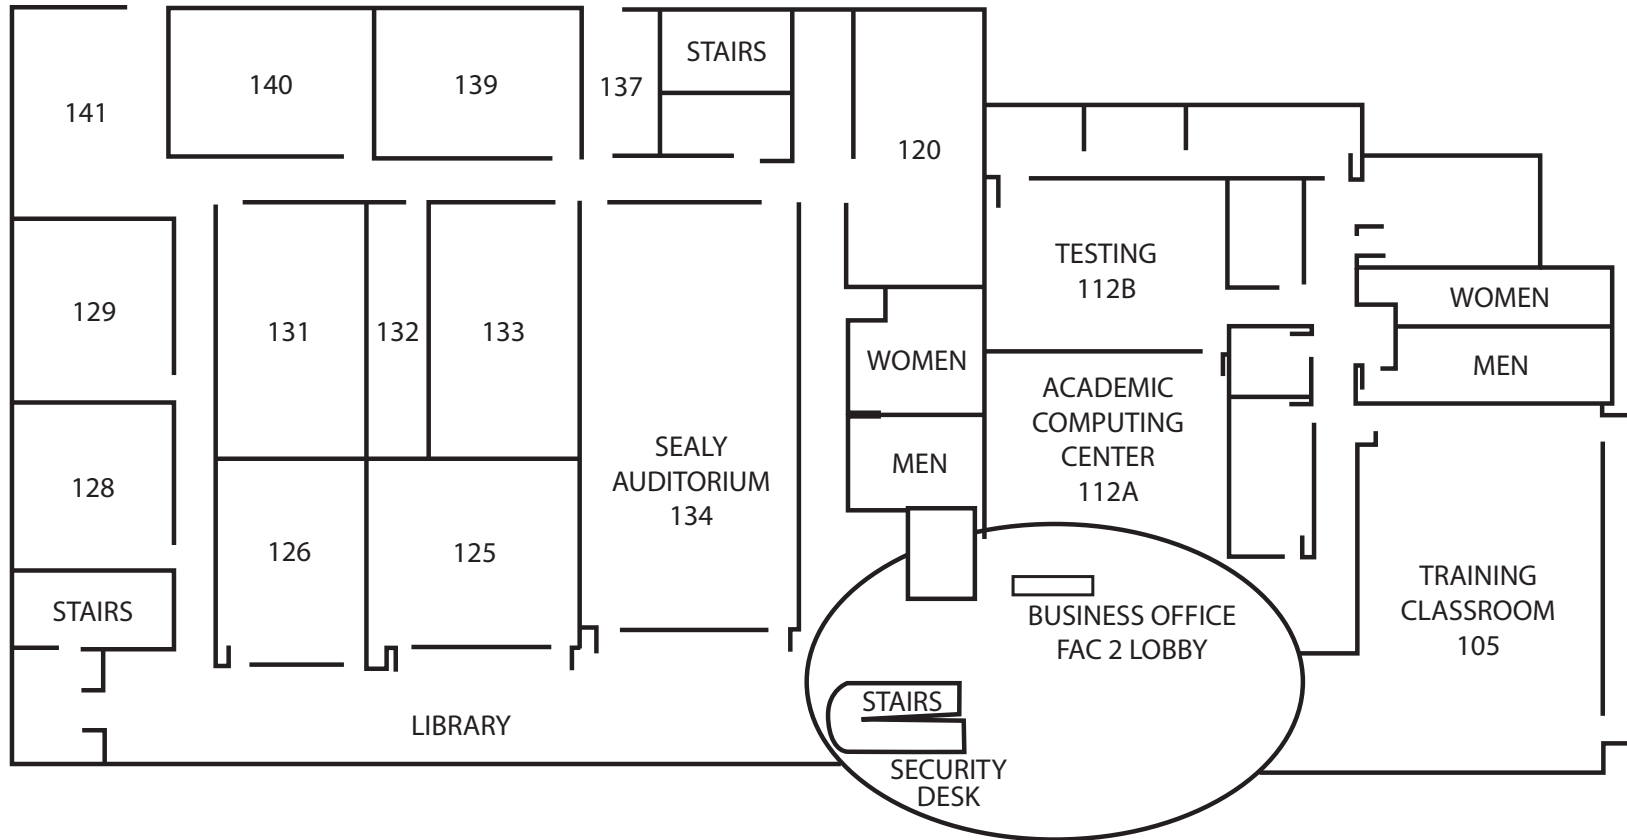

Germanna Community College • Fredericksburg Area Campus
Workforce and Technology Center (SP2 - WTC) • 1st Floor
10000 Germanna Point Drive, Fredericksburg, VA 22408

Germanna Community College • Fredericksburg Area Campus
Workforce and Technology Center (SP2 - WTC) • 2nd Floor
10000 Germanna Point Drive, Fredericksburg, VA 22408